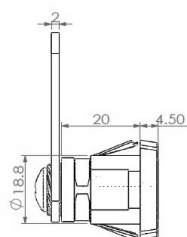

PRODUCT SHEET

Description:

Cam Lock x-44, 180DG, CPL, Straight Cam No.A02, CK SISO

Item number:

14.08.070-0

Units	Box	Carton	HS Code	Barcode
Pcs.	36	360	8301300000	
				5704866044998

SISO A/S

Mileparken 11
DK-2740 Skovlunde
Denmark
VAT: DK 24786013