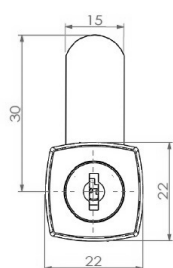

PRODUCT SHEET

Description:

Cam Lock x-44, 180DG, CPL, Straight Cam No.A02, CK SISO

Item number:

14.08.070-0

Units	Box	Carton	HS Code	Barcode
Pcs.	36	360	8301300000	
				5704866044998

SISO A/S

Mileparken 11
DK-2740 Skovlunde
Denmark
VAT: DK 24786013