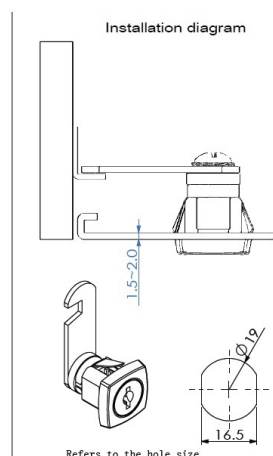

PRODUCT SHEET

Description:

Cam Lock x-44, 180DG, CPL, Straight Cam No.A02, CK SISO

Item number:

14.08.070-0

Units	Box	Carton	HS Code	Barcode
Pcs.	36	360	8301300000	
				5704866044998

SISO A/S

Mileparken 11
DK-2740 Skovlunde
Denmark
VAT: DK 24786013