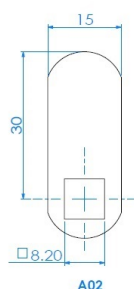

PRODUCT SHEET

Description:

Cam Lock x-44, 180DG, CPL, Straight Cam No.A02, CK SISO

Item number:

14.08.070-0

Units	Box	Carton	HS Code	Barcode
Pcs.	36	360	8301300000	
				5704866044998

SISO A/S

Mileparken 11
DK-2740 Skovlunde
Denmark
VAT: DK 24786013